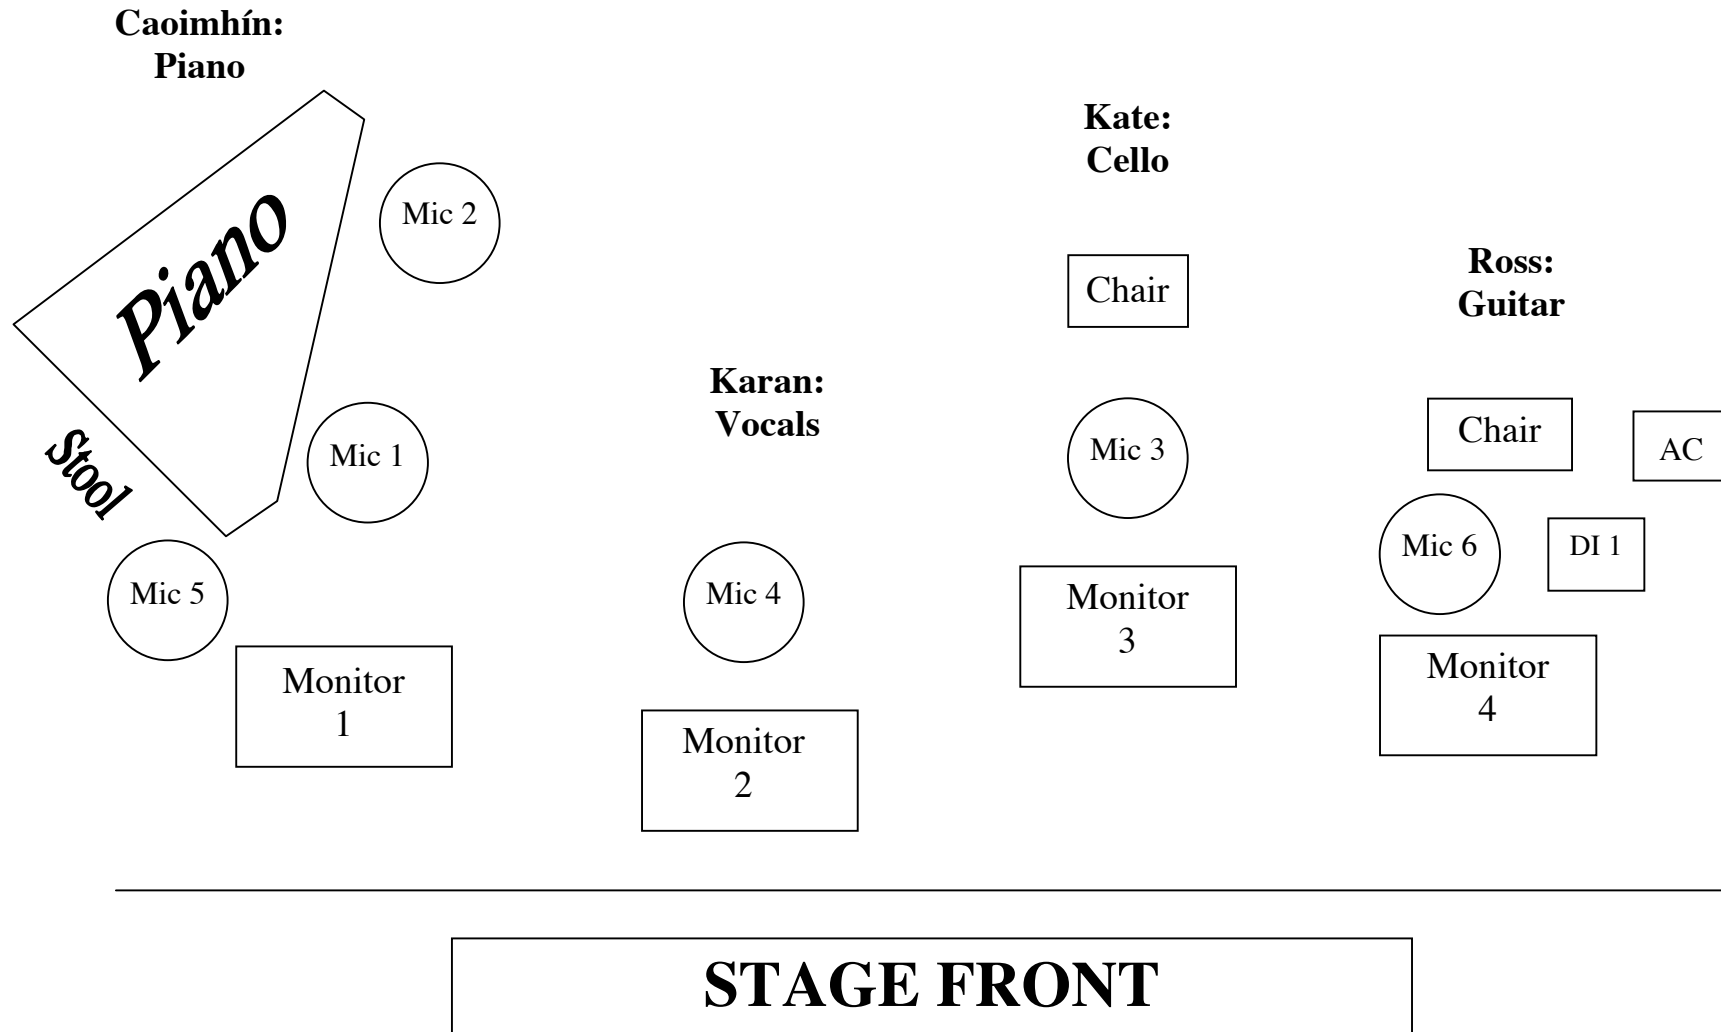

Karan Casey Band – May 2010

**** Use if Acoustic piano available ****
Piano must be tuned on day of performance

Karan Casey Band – May 2010

Channel		Instrument
1	Mic 1	Piano Right
2	Mic 2	Piano Left
3	Mic 3	Kate - cello
4	Mic 4	Karan Vocal
5	Mic 5	Caoimhín Vocal
6	DI 1	Guitar
7	Mic 6	Guitar

Karan Casey Band – May 2010

Acceptable keyboards are: Yamaha CP300 or P250 or a Kawai MP8

Karan Casey Band – May 2010

Channel		Instrument
1	Mic 1	Kate Cello
2	Mic 2	Karan Vocal
3	Mic 3	Caoimhín Vocal
4	Mic 4	Guitar
5	DI 1	Keyboard Right
6	DI 2	Keyboard Left
7	DI 3	Guitar