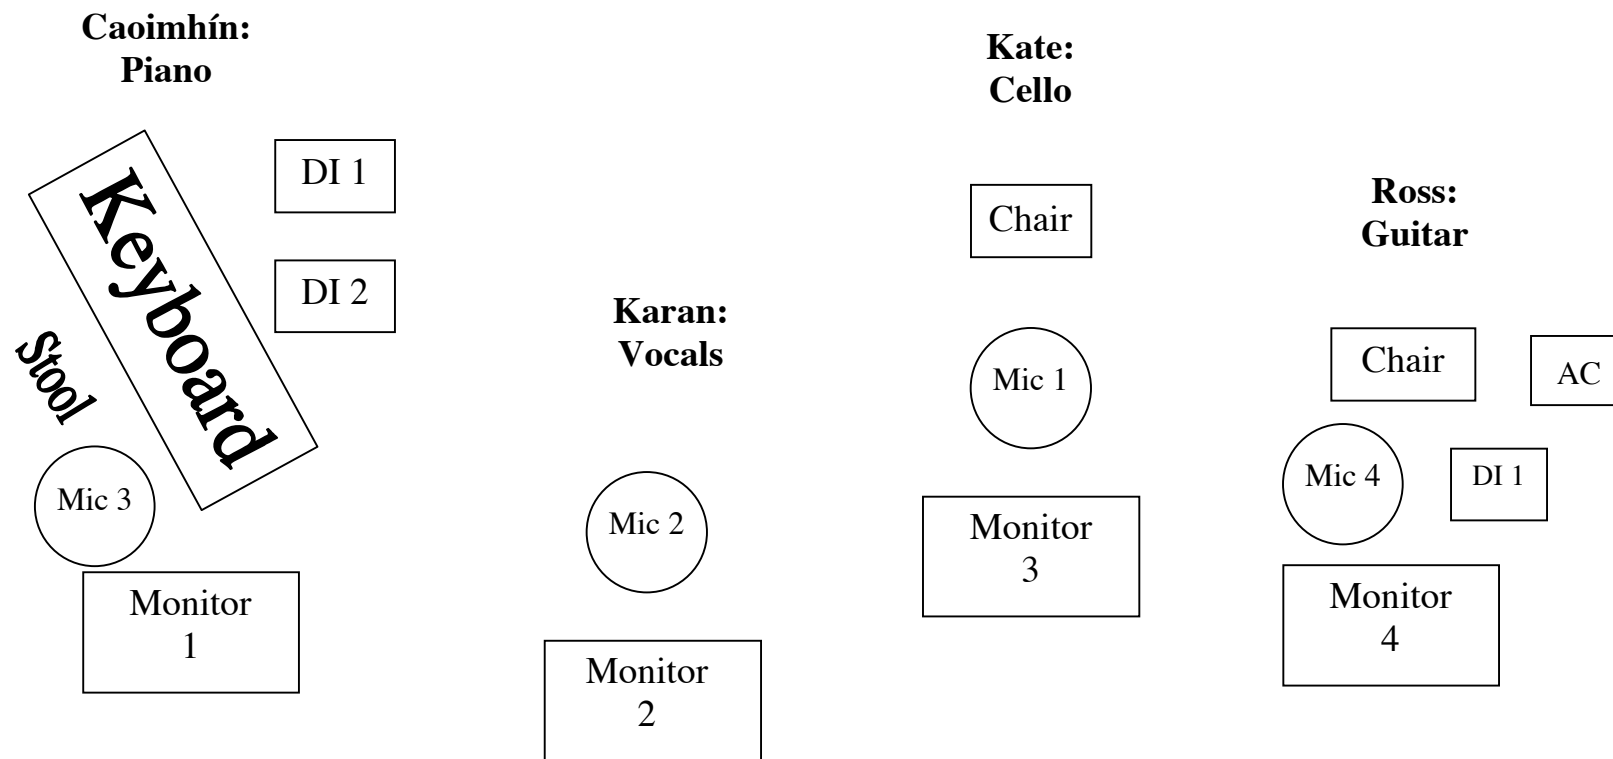

Karan Casey Band – May 2010

**** Use if Acoustic piano available ****
Piano must be tuned on day of performance

Karan Casey Band – May 2010

Channel		Instrument
1	Mic 1	Piano Right
2	Mic 2	Piano Left
3	Mic 3	Kate - cello
4	Mic 4	Karan Vocal
5	Mic 5	Caoimhín Vocal
6	DI 1	Guitar
7	Mic 6	Guitar

Karan Casey Band – May 2010

Acceptable keyboards are: Yamaha CP300 or P250 or a Kawai MP8

Karan Casey Band – May 2010

Channel		Instrument
1	Mic 1	Kate Cello
2	Mic 2	Karan Vocal
3	Mic 3	Caoimhín Vocal
4	Mic 4	Guitar
5	DI 1	Keyboard Right
6	DI 2	Keyboard Left
7	DI 3	Guitar